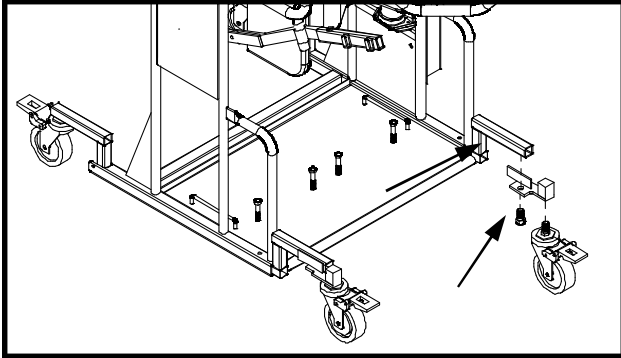

STAND AID OPTIONS

Caster Brackets: The Caster Bracket option is designed to give another 1” of width between the wheel kit option, simply by placing the caster wheels on the outside of the caster wheel brackets. Retail price \$40.00

Safety Gate Extension: The Safety Gate Extension option is designed to move the Safety Gate back away from the user. This option is mainly used when the Safety Gate can not be closed or when the Safety Gate is closed and one of the pads can not be placed behind the user. Retail price \$40.00

Extra Wide Lower Side: The Extra Wide Lower Side option is designed to widen the frame base of the Stand Aid to accommodate wider wheelchairs, scooters, and front wheel drive electric wheelchairs. Retail price \$272.00