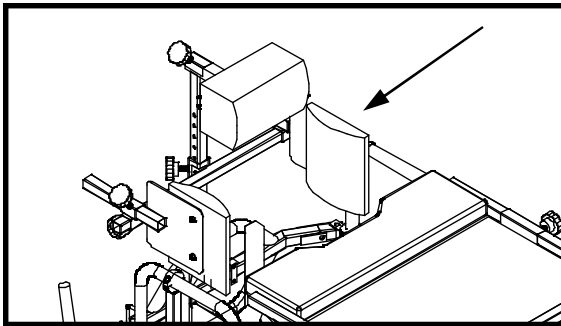

Lateral Support: The Lateral Support option is designed to help hold the user into place from left to right if there is lack of trunk control. This option can be slide up and down, in and out both forward and side to side.
Retail price $130.00