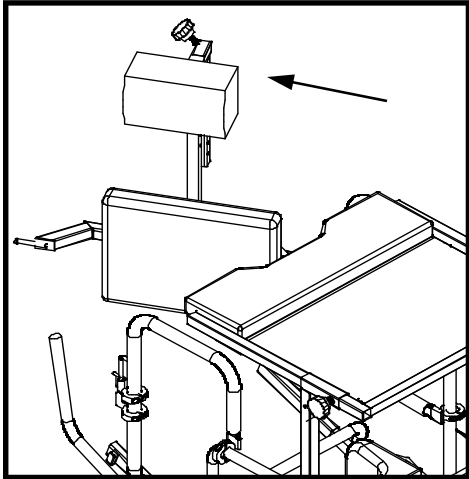

Back Support: The Back Support option will add support to the upper back by strapping the user to the pad and helps hold the user into place. The option will move up and down, also in and out for proper adjustment. The Back Support does require the purchase of the Safety Gate option.
Retail price $100.00