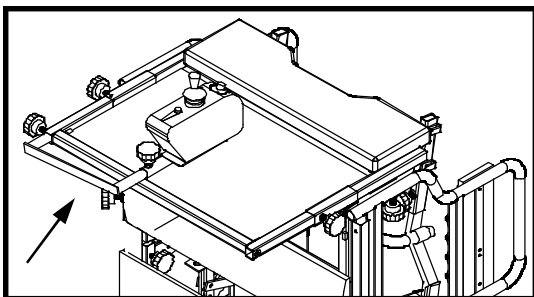

Extra Long Joystick Mount: The Extra Long Joystick Mount option is designed to place the joystick of the Stand Aid 1503 model closer to the middle of the table making it easier to reach for some users.
Retail price $25.00