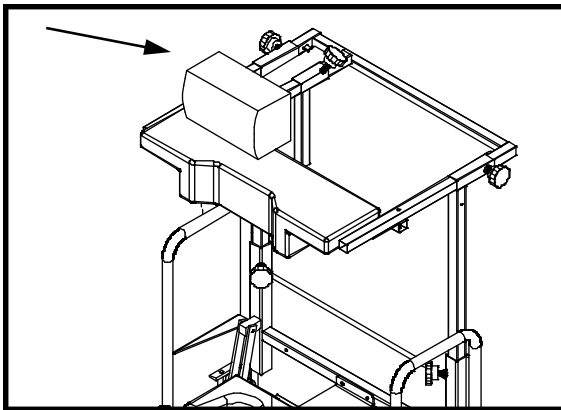

Upper Chest Support: The Upper Chest Support is designed to help a user that has a tendencies to fall forward over the table chest pad. This option will adjust up and down, also in and out.
Retail price $100.00