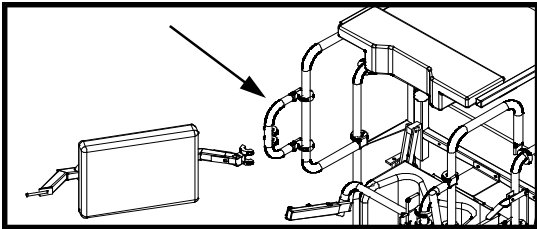

STAND AID OPTIONS

Caster Brackets: The Caster Bracket option is designed to give another 1” of width between the wheel kit option, simply by placing the caster wheels on the outside of the caster wheel brackets. Retail price \$40.00

Safety Gate Extension: The Safety Gate Extension option is designed to move the Safety Gate back away from the user. This option is mainly used when the Safety Gate can not be closed or when the Safety Gate is closed and one of the pads can not be placed behind the user. Retail price \$40.00

Extra Wide Lower Side: The Extra Wide Lower Side option is designed to widen the frame base of the Stand Aid to accommodate wider wheelchairs, scooters, and front wheel drive electric wheelchairs. Retail price \$272.00