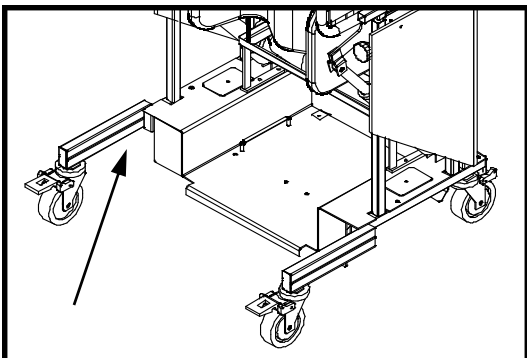

Extra Wide Lower Side: The Extra Wide Lower Side option is designed to widen the frame base of the Stand Aid to accommodate wider wheelchairs, scooters, and front wheel drive electric wheelchairs. Retail price $272.00