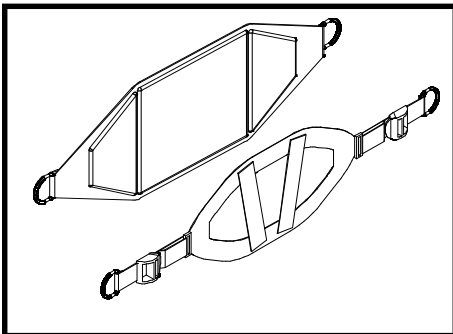

STAND AID OPTIONS

Caster Brackets: The Caster Bracket option is designed to give another 1” of width between the wheel kit option, simply by placing the caster wheels on the outside of the caster wheel brackets. Retail price \$40.00

Safety Gate Extension: The Safety Gate Extension option is designed to move the Safety Gate back away from the user. This option is mainly used when the Safety Gate can not be closed or when the Safety Gate is closed and one of the pads can not be placed behind the user. Retail price \$40.00

Solid and Adjustable Slings: The Solid sling is designed for user that have trouble with the standard sling or do not feel comfortable with the open sling. Retail price \$38.00

The Adjustable Sling option is designed for multiple users of the standing frames. Mainly used in facilities. Retail price \$80.00

Extra Wide Lower Side: The Extra Wide Lower Side option is designed to widen the frame base of the Stand Aid to accommodate wider wheelchairs, scooters, and front wheel drive electric wheelchairs. Retail price \$272.00